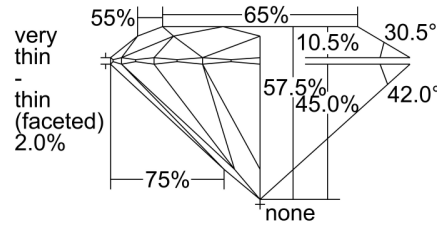

GIA NATURAL DIAMOND GRADING REPORT

February 23, 2023
 GIA Report Number 7458876442
 Shape and Cutting Style Round Brilliant
 Measurements 8.38 - 8.45 x 4.84 mm

GRADING RESULTS

Carat Weight 2.00 carat
 Color Grade J
 Clarity Grade VS1
 Cut Grade Very Good

ADDITIONAL GRADING INFORMATION

Polish Excellent
 Symmetry Excellent
 Fluorescence None
 Inscription(s): GIA 7458876442

PROPORTIONS

Profile to actual proportions

CLARITY CHARACTERISTICS

KEY TO SYMBOLS*

- Crystal
- Pinpoint
- ▲ Natural
- ▲ Extra Facet

* Red symbols denote internal characteristics (inclusions). Green or black symbols denote external characteristics (blemishes). Diagram is an approximate representation of the diamond, and symbols shown indicate type, position, and approximate size of clarity characteristics. All clarity characteristics may not be shown. Details of finish are not shown.