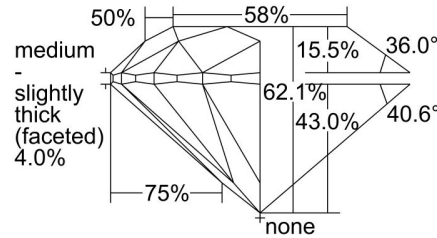

GIA NATURAL DIAMOND GRADING REPORT

May 11, 2022
 GIA Report Number 7436195280
 Shape and Cutting Style Round Brilliant
 Measurements 7.69 - 7.76 x 4.80 mm

GRADING RESULTS

Carat Weight 1.80 carat
 Color Grade M
 Clarity Grade SI2
 Cut Grade Excellent

PROPORTIONS

Profile to actual proportions

CLARITY CHARACTERISTICS

KEY TO SYMBOLS*

-  Twinning Wisp
-  Indented Natural
-  Feather
-  Crystal
-  Needle

* Red symbols denote internal characteristics (inclusions). Green or black symbols denote external characteristics (blemishes). Diagram is an approximate representation of the diamond, and symbols shown indicate type, position, and approximate size of clarity characteristics. All clarity characteristics may not be shown. Details of finish are not shown.