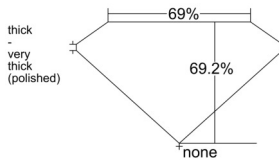

GIA®

FACSIMILE

GIA REPORT 1527678249

Verify this report at gia.edu

GIA NATURAL DIAMOND DOSSIER®

July 03, 2025
GIA Report Number 1527678249
Shape and Cutting Style ..... Square Emerald Cut
Measurements ..... 4.00 x 3.94 x 2.73 mm

GRADING RESULTS

Carat Weight ..... 0.41 carat
Color Grade ..... F
Clarity Grade ..... Internally Flawless

ADDITIONAL GRADING INFORMATION

Polish ..... Excellent
Symmetry ..... Excellent
Fluorescence ..... None
Clarity Characteristics ..... Minor Details of Polish
Inscription(s): GIA 1527678249

PROPORTIONS

Profile not to actual proportions

GRADING SCALES

GIA COLOR SCALE		GIA CLARITY SCALE	
COLORLESS	D	VERY VERY SLIGHTLY INCLUDED	FLAWLESS
	E		INTERNALLY FLAWLESS
	F		VVS₁
	G		VVS₂
	H		VS₁
	I		VS₂
	J		SI₁
	K		SI₂
	L		I₁
	M		I₂
NEAR COLORLESS	N	SLIGHTLY INCLUDED	I₃
	O		
	P		
	Q		
FAINT	R		
	S		
	T		
	U		
VERY LIGHT	V		
	W		
	X		
	Y		
LIGHT	Z