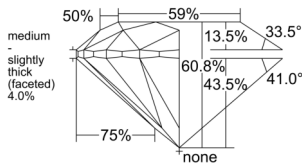

GIA®

FACSIMILE

GIA REPORT

7523969724

Verify this report at GIA.edu

GIA NATURAL DIAMOND DOSSIER®

August 04, 2025
GIA Report Number 7523969724
Shape and Cutting Style ..... Round Brilliant
Measurements ..... 4.37 - 4.39 x 2.66 mm

GRADING RESULTS

Carat Weight ..... 0.31 carat
Color Grade ..... F
Clarity Grade VVS2
Cut Grade ..... Excellent

ADDITIONAL GRADING INFORMATION

Polish ..... Excellent
Symmetry ..... Excellent
Fluorescence ..... None
Clarity Characteristics ..... Cloud, Pinpoint
Inscription(s): GIA 7523969724

PROPORTIONS

Profile to actual proportions