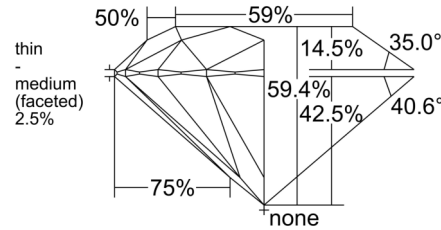

GIA NATURAL DIAMOND GRADING REPORT

March 03, 2026
GIA Report Number 5231892947
Shape and Cutting Style ..... Round Brilliant
Measurements ..... 9.58 - 9.61 x 5.70 mm

GRADING RESULTS

Carat Weight ..... 3.18 carat
Color Grade ..... F
Clarity Grade VVS1
Cut Grade ..... Excellent

ADDITIONAL GRADING INFORMATION

Polish ..... Excellent
Symmetry ..... Excellent
Fluorescence ..... None
Inscription(s): GIA 5231892947

PROPORTIONS

Profile to actual proportions