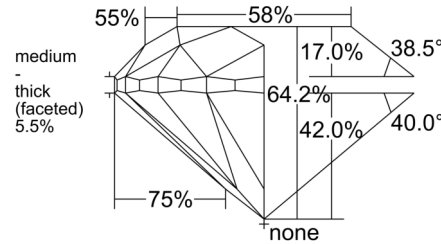

GIA NATURAL DIAMOND GRADING REPORT

January 16, 2025
GIA Report Number 1513158928
Shape and Cutting Style Round Brilliant
Measurements 6.17 - 6.25 x 3.99 mm

GRADING RESULTS

Carat Weight 1.01 carat
Color Grade D
Clarity Grade VS2
Cut Grade Very Good

ADDITIONAL GRADING INFORMATION

Polish Excellent
Symmetry Very Good
Fluorescence None
Inscription(s): GIA 1513158928

PROPORTIONS

Profile to actual proportions

CLARITY CHARACTERISTICS

KEY TO SYMBOLS*

- Feather
- Needle

* Red symbols denote internal characteristics (inclusions). Green or black symbols denote external characteristics (blemishes). Diagram is an approximate representation of the diamond, and symbols shown indicate type, position, and approximate size of clarity characteristics. All clarity characteristics may not be shown. Details of finish are not shown.