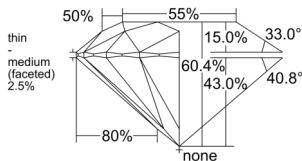

GIA®

FACSIMILE

GIA REPORT 2235524347

Verify this report at GIA.edu

GIA NATURAL DIAMOND DOSSIER®

April 08, 2025
GIA Report Number 2235524347
Shape and Cutting Style ..... Round Brilliant
Measurements ..... 6.01 - 6.06 x 3.65 mm

GRADING RESULTS

Carat Weight ..... 0.80 carat
Color Grade ..... E
Clarity Grade VVS1
Cut Grade ..... Excellent

ADDITIONAL GRADING INFORMATION

Polish ..... Excellent
Symmetry ..... Excellent
Fluorescence ..... None
Clarity Characteristics ..... Cloud, Pinpoint
Inscription(s): GIA 2235524347

PROPORTIONS

GRADING SCALES

GIA COLOR SCALE

COLORLESS	D
	E
	F
	G
	H
	I
	J
NEAR COLORLESS	K
	L
Faint	M
	N
	O
	P
	Q
	R
	S
	T
	U
	V
	W
	X
	Y
Light	Z

GIA CLARITY SCALE

VERY VERY SLIGHTLY INCLUDED	FLAWLESS
	INTERNALLY FLAWLESS
VERY SLIGHTLY INCLUDED	VVS₁
	VVS₂
SLIGHTLY INCLUDED	VS₁
	VS₂
INCLUDED	SI₁
	SI₂
	I₁
	I₂
	I₃

GIA CUT SCALE

EXCELLENT
VERY GOOD
GOOD
FAIR
POOR