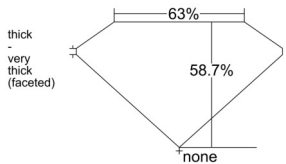

GIA®

FACSIMILE

GIA REPORT 6515939524

Verify this report at GIA.edu

GIA NATURAL DIAMOND DOSSIER®

April 21, 2025
GIA Report Number 6515939524
Shape and Cutting Style ..... Oval Brilliant
Measurements ..... 7.85 x 5.59 x 3.28 mm

GRADING RESULTS

Carat Weight ..... 0.90 carat
Color Grade ..... H
Clarity Grade VVS1

ADDITIONAL GRADING INFORMATION

Polish ..... Excellent
Symmetry ..... Very Good
Fluorescence ..... None
Clarity Characteristics ..... Pinpoint
Inscription(s): GIA 6515939524

PROPORTIONS

Profile not to actual proportions

GRADING SCALES

GIA COLOR SCALE		GIA CLARITY SCALE			
COLORLESS	D	VERY VERY SLIGHTLY INCLUDED	FLAWLESS		
	E		INTERNALLY FLAWLESS		
	F		VVS₁		
	G		VVS₂		
	NEAR COLORLESS	H	VERY SLIGHTLY INCLUDED	VS₁	
		I		VS₂	
		FAINT	J	SLIGHTLY INCLUDED	S₁
			K		S₂
	L		I₁		
	VERT LIGHT		M	INCLUDED	I₂
N			I₃		
O			LIGHT		
P					
Q					
R					
S					
T					
LIGHT	U				
	V				
	W				
	X				
Y					
Z