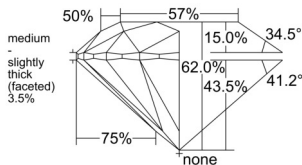

GIA®

FACSIMILE

GIA REPORT 7526381539

Verify this report at GIA.edu

GIA NATURAL DIAMOND DOSSIER®

June 07, 2025
GIA Report Number 7526381539
Shape and Cutting Style ..... Round Brilliant
Measurements ..... 3.65 - 3.66 x 2.27 mm

GRADING RESULTS

Carat Weight ..... 0.18 carat
Color Grade ..... E
Clarity Grade ..... Internally Flawless
Cut Grade ..... Excellent

ADDITIONAL GRADING INFORMATION

Polish ..... Excellent
Symmetry ..... Excellent
Fluorescence ..... Strong Blue
Clarity Characteristics ..... Minor Details of Polish
Inspection(s): GIA 7526381539

PROPORTIONS

Profile to actual proportions