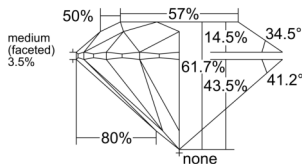

GIA®

FACSIMILE

GIA REPORT 6525739572

Verify this report at GIA.edu

GIA NATURAL DIAMOND DOSSIER®

July 09, 2025
GIA Report Number 6525739572
Shape and Cutting Style ..... Round Brilliant
Measurements ..... 3.64 - 3.65 x 2.25 mm

GRADING RESULTS

Carat Weight ..... 0.18 carat
Color Grade ..... F
Clarity Grade VVS1
Cut Grade ..... Excellent

ADDITIONAL GRADING INFORMATION

Polish ..... Excellent
Symmetry ..... Excellent
Fluorescence ..... Medium Blue
Clarity Characteristics ..... Pinpoint
Inscription(s): GIA 6525739572

PROPORTIONS

Profile to actual proportions

GRADING SCALES

GIA COLOR SCALE	GIA CLARITY SCALE	GIA CUT SCALE	
D	FLAWLESS	EXCELLENT	
E	INTERNALLY FLAWLESS		
F		VVS₁	VERY GOOD
G	VVS₂		
H	VS₁	GOOD	
I	VS₂		
J	SI₁	FAIR	
K	SI₂		
L	I₁	POOR	
M	I₂		
N	I₃		
O			
P			
Q			
R			
S			
T			
U			
V			
W			
X			
Y			
Z