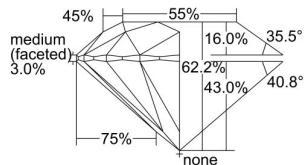

GIA®

FACSIMILE

GIA REPORT 2487571374

Verify this report at GIA.edu

GIA NATURAL DIAMOND DOSSIER®

February 14, 2024
GIA Report Number 2487571374
Shape and Cutting Style ..... Round Brilliant
Measurements ..... 6.18 - 6.21 x 3.85 mm

GRADING RESULTS

Carat Weight ..... 0.90 carat
Color Grade ..... G
Clarity Grade VVS2
Cut Grade ..... Excellent

ADDITIONAL GRADING INFORMATION

Polish ..... Excellent
Symmetry ..... Excellent
Fluorescence ..... None
Clarity Characteristics ..... Needle, Cloud
Inscription(s): GIA 2487571374

PROPORTIONS

Profile to actual proportions

GRADING SCALES

GIA COLOR SCALE	GIA CLARITY SCALE	GIA CUT SCALE	
D	FLAWLESS	EXCELLENT	
E	INTERNALLY FLAWLESS		
F		VVS₁	VERY GOOD
G	VVS₂		
H	VS₁	GOOD	
I	VS₂		
J	SI₁	FAIR	
K	SI₂		
L	I₁	POOR	
M	I₂		
N	I₃		
O			
P			
Q			
R			
S			
T			
U			
V			
W			
X			
Y			
Z