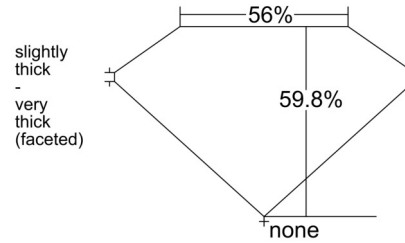

GIA NATURAL DIAMOND GRADING REPORT

August 12, 2025
 GIA Report Number 2538059455
 Shape and Cutting Style Heart Brilliant
 Measurements 5.80 x 6.97 x 4.17 mm

GRADING RESULTS

Carat Weight 1.02 carat
 Color Grade E
 Clarity Grade Internally Flawless

ADDITIONAL GRADING INFORMATION

Polish Excellent
 Symmetry Excellent
 Fluorescence Medium Yellow
 Inscription(s): GIA 2538059455
Comments: Minor details of polish are not shown.

PROPORTIONS

Profile not to actual proportions