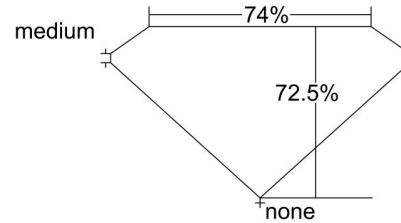

GIA NATURAL DIAMOND GRADING REPORT

March 03, 2022  
 GIA Report Number ..... 6422516643  
 Shape and Cutting Style ..... Square Modified Brilliant  
 Measurements ..... 6.50 x 6.30 x 4.57 mm

GRADING RESULTS

Carat Weight ..... 1.50 carat  
 Color Grade ..... H  
 Clarity Grade ..... VS1

ADDITIONAL GRADING INFORMATION

Polish ..... Excellent  
 Symmetry ..... Very Good  
 Fluorescence ..... Faint  
 Inscription(s): GIA 6422516643

PROPORTIONS

Profile not to actual proportions

CLARITY CHARACTERISTICS

KEY TO SYMBOLS\*

Indented Natural

\* Red symbols denote internal characteristics (inclusions). Green or black symbols denote external characteristics (blemishes). Diagram is an approximate representation of the diamond, and symbols shown indicate type, position, and approximate size of clarity characteristics. All clarity characteristics may not be shown. Details of finish are not shown.