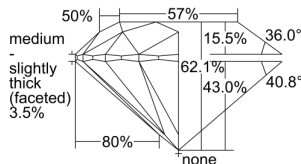

GIA®

FACSIMILE

GIA REPORT 2494959787

Verify this report at GIA.edu

GIA NATURAL DIAMOND DOSSIER®

July 18, 2024
GIA Report Number **2494959787**
Shape and Cutting Style ..... **Round Brilliant**
Measurements ..... **4.85 - 4.88 x 3.02 mm**

GRADING RESULTS

Carat Weight ..... **0.44 carat**
Color Grade ..... **G**
Clarity Grade **VS2**
Cut Grade ..... **Excellent**

ADDITIONAL GRADING INFORMATION

Polish ..... **Excellent**
Symmetry ..... **Excellent**
Fluorescence ..... **None**
Clarity Characteristics ..... **Cloud**
Inscription(s): **GIA 2494959787**

PROPORTIONS

Profile to actual proportions

GRADING SCALES

GIA COLOR SCALE	GIA CLARITY SCALE	GIA CUT SCALE	
D	FLAWLESS	EXCELLENT	
E	INTERNALLY FLAWLESS		
F		VVS₁	VERY GOOD
G	VVS₂		
H	VS₁	GOOD	
I	VS₂		
J	SI₁	FAIR	
K	SI₂		
L	I₁	POOR	
M	I₂		
N	I₃		
O			
P			
Q			
R			
S			
T			
U			
V			
W			
X			
Y			
Z