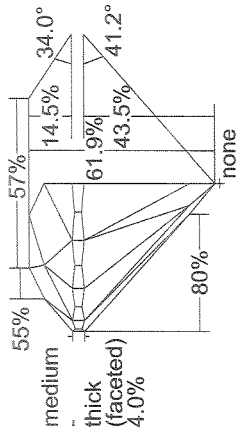

GIA REPORT
1172183830

Verify this report at gia.edu

GIA DIAMOND GRADING REPORT

June 01, 2015
 GIA Report Number 1172183830
 Shape and Cutting Style Round Brilliant
 Measurements 5.08 - 5.14 x 3.16 mm

GRADING RESULTS

Carat Weight 0.51 carat
 Color Grade E
 Clarity Grade S11
 Cut Grade Very Good

ADDITIONAL GRADING INFORMATION

Polish Very Good
 Symmetry Good
 Fluorescence Faint

PROPORTIONS

Profile to actual proportions

CLARITY CHARACTERISTICS

KEY TO SYMBOLS*

- ∧ Indented Natural
- ∨ Feather
- ∧ Natural

* Red symbols denote internal characteristics (inclusions). Green or black symbols denote external characteristics (blemishes). Diagram is an approximate representation of the diamond, and symbols shown indicate type, position, and approximate size of clarity characteristics. All clarity characteristics may not be shown. Details of finish are not shown.