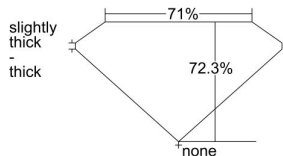

GIA®

FACSIMILE

GIA REPORT 2175378741

Verify this report at gia.edu

GIA DIAMOND DOSSIER®

November 09, 2015
GIA Report Number 2175378741
Shape and Cutting Style ..... Square Modified Brilliant
Measurements ..... 5.01 x 4.89 x 3.53 mm

GRADING RESULTS

Carat Weight ..... 0.74 carat
Color Grade ..... G
Clarity Grade VS2

ADDITIONAL GRADING INFORMATION

Polish ..... Good
Symmetry ..... Good
Fluorescence ..... None
Clarity Characteristics ..... Crystal, Cloud
Inscription(s): GIA 2175378741

PROPORTIONS

Profile not to actual proportions

GRADING SCALES

GIA COLOR SCALE		GIA CLARITY SCALE			
COLORLESS	D	VERY VERY SLIGHTLY INCLUDED	FLAWLESS		
	E		INTERNALLY FLAWLESS		
	F	VERY SLIGHTLY INCLUDED	VS₁		
	G		VS₂		
	H		VS₁		
	NEAR COLORLESS	I	SLIGHTLY INCLUDED	SI₁	
		J		SI₂	
		FAINT	K	INCLUDED	I₁
			L		I₂
			M		I₃
VERY LIGHT	N				
	O				
	P				
	Q				
	R				
	S				
	T				
LIGHT	U				
	V				
	W				
	X				
	Y				
	Z