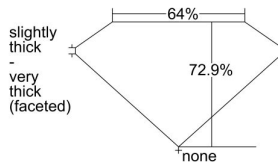

GIA®

FACSIMILE

GIA REPORT 6372862773

Verify this report at GIA.edu

GIA NATURAL DIAMOND DOSSIER®

March 08, 2021
GIA Report Number 6372862773
Shape and Cutting Style ..... Cushion Modified Brilliant
Measurements ..... 5.39 x 5.36 x 3.91 mm

GRADING RESULTS

Carat Weight ..... 0.93 carat
Color Grade ..... G
Clarity Grade SI1

ADDITIONAL GRADING INFORMATION

Polish ..... Excellent
Symmetry ..... Excellent
Fluorescence ..... None
Clarity Characteristics..... Cloud, Crystal
Inscription(s): GIA 6372862773

PROPORTIONS

Profile not to actual proportions

GRADING SCALES

GIA COLOR SCALE		GIA CLARITY SCALE			
COLORLESS	D	VERY VERY SLIGHTLY INCLUDED	FLAWLESS		
	E		INTERNALLY FLAWLESS		
	F	VERY SLIGHTLY INCLUDED	VVS₁		
	G		VVS₂		
	H		VS₁		
	NEAR COLORLESS	I	SLIGHTLY INCLUDED	VS₂	
		J		SI₁	
		FAINT	K	INCLUDED	SI₂
			L		I₁
			M		I₂
VERT LIGHT	N	INCLUDED	I₃		
	O				
	P				
	Q				
	R				
LIGHT	S				
	T				
	U				
	V				
	W				
	X				
Y					
Z