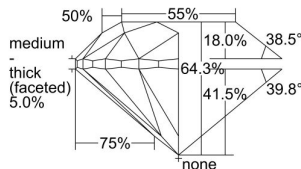

GIA®

FACSIMILE

GIA REPORT 6415782470

Verify this report at GIA.edu

GIA NATURAL DIAMOND DOSSIER®

December 29, 2021
GIA Report Number **6415782470**
Shape and Cutting Style ..... **Round Brilliant**
Measurements ..... **6.02 - 6.05 x 3.88 mm**

GRADING RESULTS

Carat Weight ..... **0.90 carat**
Color Grade ..... **D**
Clarity Grade **VS2**
Cut Grade ..... **Very Good**

ADDITIONAL GRADING INFORMATION

Polish ..... **Excellent**
Symmetry ..... **Very Good**
Fluorescence ..... **None**
Clarity Characteristics..... **Crystal, Cloud**
Inscription(s): **GIA 6415782470**

PROPORTIONS

Profile to actual proportions

GRADING SCALES

GIA COLOR SCALE

COLORESS	D
	E
	F
	G
	H
	I
	J
NEAR COLORESS	K
	L
Faint	M
	N
	O
	P
Very Light	Q
	R
	S
	T
	U
	V
	W
	X
	Y
Light	Z

GIA CLARITY SCALE

FLAWLESS	VERY VERY SLIGHTLY INCLUDED	VS₁	VS₂	SI₁	SI₂	I₁	I₂	I₃	
									FLAWLESS
INTERNALLY FLAWLESS	VERY SLIGHTLY INCLUDED								

GIA CUT SCALE

EXCELLENT
VERY GOOD
GOOD
FAIR
POOR