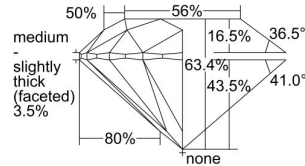

GIA®

FACSIMILE

GIA REPORT 7356545614

Verify this report at GIA.edu

GIA NATURAL DIAMOND DOSSIER®

July 08, 2020
GIA Report Number 7356545614
Shape and Cutting Style ..... Round Brilliant
Measurements ..... 5.58 - 5.66 x 3.56 mm

GRADING RESULTS

Carat Weight ..... 0.70 carat
Color Grade ..... E
Clarity Grade VS1
Cut Grade ..... Excellent

ADDITIONAL GRADING INFORMATION

Polish ..... Excellent
Symmetry ..... Very Good
Fluorescence ..... None
Clarity Characteristics..... Cloud, Feather, Pinpoint
Inscription(s): GIA 7356545614

PROPORTIONS

Profile to actual proportions

GRADING SCALES

GIA COLOR SCALE	GIA CLARITY SCALE	GIA CUT SCALE	
D	FLAWLESS	EXCELLENT	
E	INTERNALLY FLAWLESS		
F		VVS₁	VERY GOOD
G	VVS₂		
H	VS₁	GOOD	
I	VS₂		
J	SI₁	FAIR	
K	SI₂		
L	I₁	POOR	
M	I₂		
N	I₃		
O			
P			
Q			
R			
S			
T			
U			
V			
W			
X			
Y			
Z