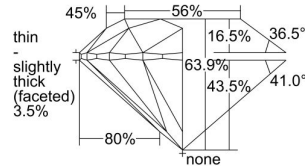

GIA®

FACSIMILE

GIA REPORT 6391254364

Verify this report at GIA.edu

GIA NATURAL DIAMOND DOSSIER®

June 26, 2021
GIA Report Number 6391254364
Shape and Cutting Style ..... Round Brilliant
Measurements ..... 5.56 - 5.64 x 3.58 mm

GRADING RESULTS

Carat Weight ..... 0.70 carat
Color Grade ..... D
Clarity Grade VS2
Cut Grade ..... Excellent

ADDITIONAL GRADING INFORMATION

Polish ..... Excellent
Symmetry ..... Very Good
Fluorescence ..... None
Clarity Characteristics ..... Cloud, Crystal
Inscription(s): GIA 6391254364

PROPORTIONS

Profile to actual proportions