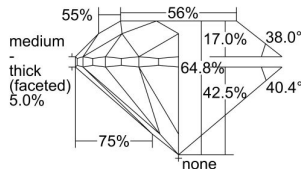

GIA®

FACSIMILE

GIA REPORT 6421379331

Verify this report at GIA.edu

GIA NATURAL DIAMOND DOSSIER®

February 16, 2022
GIA Report Number **6421379331**
Shape and Cutting Style ..... **Round Brilliant**
Measurements ..... **5.97 - 6.02 x 3.89 mm**

GRADING RESULTS

Carat Weight ..... **0.90 carat**
Color Grade ..... **D**
Clarity Grade **VS2**
Cut Grade ..... **Very Good**

ADDITIONAL GRADING INFORMATION

Polish ..... **Excellent**
Symmetry ..... **Excellent**
Fluorescence ..... **None**
Clarity Characteristics..... **Crystal, Indented Natural**
Inscription(s): **GIA 6421379331**

PROPORTIONS

Profile to actual proportions

GRADING SCALES

GIA COLOR SCALE	GIA CLARITY SCALE	GIA CUT SCALE
D	FLAWLESS	EXCELLENT
E	INTERNALLY FLAWLESS	
F	VVS₁	VERY GOOD
G		
H	VS₁	GOOD
I		
J	VS₂	FAIR
K		
L	SI₁	POOR
M		
N	I₁	POOR
O		
P	I₂	
Q	I₃	
R		
S		
T		
U		
V		
W		
X		
Y		
Z