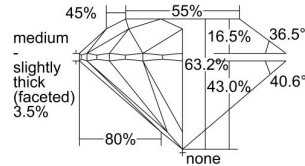

GIA®

FACSIMILE

GIA REPORT 3385258533

Verify this report at GIA.edu

GIA NATURAL DIAMOND DOSSIER®

April 02, 2021
GIA Report Number 3385258533
Shape and Cutting Style ..... Round Brilliant
Measurements ..... 5.58 - 5.66 x 3.55 mm

GRADING RESULTS

Carat Weight ..... 0.70 carat
Color Grade ..... D
Clarity Grade VS1
Cut Grade ..... Excellent

ADDITIONAL GRADING INFORMATION

Polish ..... Excellent
Symmetry ..... Very Good
Fluorescence ..... None
Clarity Characteristics..... Crystal, Needle, Cloud
Inscription(s): GIA 3385258533

PROPORTIONS

Profile to actual proportions