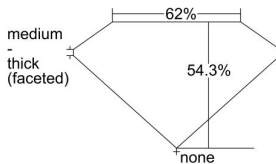

GIA®

FACSIMILE

GIA REPORT 5221399674

Verify this report at GIA.edu

GIA NATURAL DIAMOND DOSSIER®

April 07, 2022
GIA Report Number 5221399674
Shape and Cutting Style ..... Heart Brilliant
Measurements ..... 5.10 x 6.01 x 3.27 mm

GRADING RESULTS

Carat Weight ..... 0.62 carat
Color Grade ..... D
Clarity Grade VS1

ADDITIONAL GRADING INFORMATION

Polish ..... Excellent
Symmetry ..... Very Good
Fluorescence ..... None
Clarity Characteristics ..... Crystal, Feather
Inscription(s): GIA 5221399674

PROPORTIONS

Profile not to actual proportions

GRADING SCALES

GIA COLOR SCALE		GIA CLARITY SCALE			
COLORLESS	D	VERY VERY SLIGHTLY INCLUDED	FLAWLESS		
	E		INTERNALLY FLAWLESS		
	F		VVS₁		
	NEAR COLORLESS	G	VERY SLIGHTLY INCLUDED	VVS₂	
		H		VS₁	
		FANT	I	SLIGHTLY INCLUDED	VS₂
			J		SI₁
	LIGHT	K	INCLUDED	SI₂	
		L		I₁	
		M		I₂	
VERY LIGHT		N	INCLUDED	I₃	
		O			
		P			
		Q			
		R			
	S				
	T				
	U				
	V				
	W				
	X				
	Y				
	Z