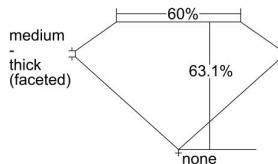

GIA®

FACSIMILE

GIA REPORT 6395539599

Verify this report at GIA.edu

GIA NATURAL DIAMOND DOSSIER®

July 17, 2021
GIA Report Number 6395539599
Shape and Cutting Style ..... Oval Brilliant
Measurements ..... 7.14 x 5.29 x 3.34 mm

GRADING RESULTS

Carat Weight ..... 0.80 carat
Color Grade ..... F
Clarity Grade VS1

ADDITIONAL GRADING INFORMATION

Polish ..... Excellent
Symmetry ..... Excellent
Fluorescence ..... None
Clarity Characteristics..... Crystal, Feather, Cloud, Pinpoint
Inscription(s): GIA 6395539599

PROPORTIONS

Profile not to actual proportions

GRADING SCALES

GIA COLOR SCALE		GIA CLARITY SCALE			
COLORLESS	D	VERY VERY SLIGHTLY INCLUDED	FLAWLESS		
	E		INTERNALLY FLAWLESS		
	F	VERY SLIGHTLY INCLUDED	VVS₁		
	G		VVS₂		
	H		VS₁		
	NEAR COLORLESS	I	SLIGHTLY INCLUDED	VS₂	
		J		SI₁	
		FAINT	K	INCLUDED	SI₂
			L		I₁
			M		I₂
VERT LIGHT	N	LIGHT	I₃		
	O				
	P				
	Q				
	R