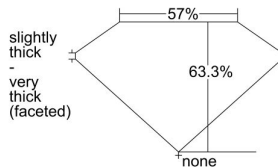

GIA®

FACSIMILE

GIA REPORT 6411889482

Verify this report at GIA.edu

GIA NATURAL DIAMOND DOSSIER®

January 05, 2022
GIA Report Number 6411889482
Shape and Cutting Style ..... Pear Brilliant
Measurements ..... 8.64 x 5.32 x 3.36 mm

GRADING RESULTS

Carat Weight ..... 0.90 carat
Color Grade ..... G
Clarity Grade VS1

ADDITIONAL GRADING INFORMATION

Polish ..... Excellent
Symmetry ..... Excellent
Fluorescence ..... None
Clarity Characteristics ..... Crystal, Needle, Pinpoint
Inscription(s): GIA 6411889482

PROPORTIONS

Profile not to actual proportions

GRADING SCALES

GIA COLOR SCALE		GIA CLARITY SCALE	
COLORLESS	D	VERY VERY SLIGHTLY INCLUDED	FLAWLESS
	E		INTERNALLY FLAWLESS
	F		VVS₁
	G		VVS₂
	H		VS₁
	I		VS₂
	J		SI₁
	K		SI₂
	L		I₁
	M		I₂
NEAR COLORLESS	N	SLIGHTLY INCLUDED	I₃
	O		
	P		
	Q		
FAINT	R		
	S		
	T		
	U		
VERY LIGHT	V		
	W		
	X		
	Y		
LIGHT	Z