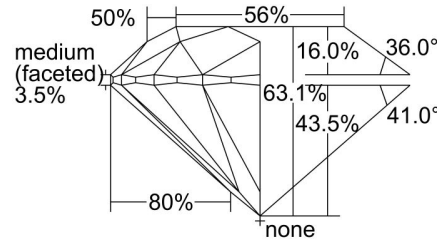

GIA NATURAL DIAMOND GRADING REPORT

August 16, 2021
 GIA Report Number 6391977579
 Shape and Cutting Style Round Brilliant
 Measurements 7.57 - 7.62 x 4.79 mm

GRADING RESULTS

Carat Weight 1.70 carat
 Color Grade E
 Clarity Grade VS1
 Cut Grade Excellent

Profile to actual proportions

CLARITY CHARACTERISTICS

KEY TO SYMBOLS*

- Crystal
- ⊗ Cloud
- Pinpoint

* Red symbols denote internal characteristics (inclusions). Green or black symbols denote external characteristics (blemishes). Diagram is an approximate representation of the diamond, and symbols shown indicate type, position, and approximate size of clarity characteristics. All clarity characteristics may not be shown. Details of finish are not shown.