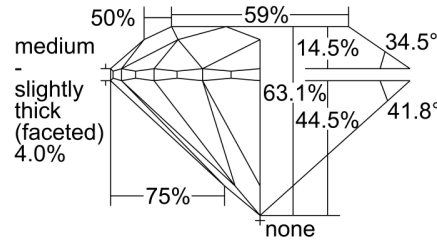

GIA NATURAL DIAMOND GRADING REPORT

June 10, 2024
GIA Report Number 2456598470
Shape and Cutting Style ..... Round Brilliant
Measurements ..... 6.37 - 6.43 x 4.04 mm

GRADING RESULTS

Carat Weight ..... 1.02 carat
Color Grade I
Clarity Grade SI1
Cut Grade ..... Excellent

ADDITIONAL GRADING INFORMATION

Polish ..... Excellent
Symmetry ..... Excellent
Fluorescence ..... None

Inscription(s): GIA 2456598470

Comments: Pinpoints are not shown. Clouds are not shown.

PROPORTIONS

Profile to actual proportions