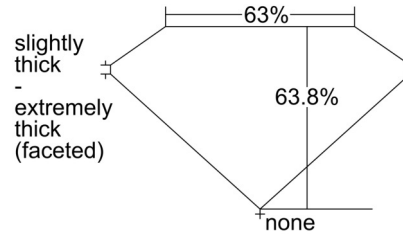

GIA NATURAL DIAMOND GRADING REPORT

September 11, 2024

GIA Report Number 6505389040

Shape and Cutting Style Cushion Brilliant

Measurements 7.35 x 5.32 x 3.39 mm

GRADING RESULTS

Carat Weight 1.00 carat

Color Grade D

Clarity Grade VS2

ADDITIONAL GRADING INFORMATION

Polish Excellent

Symmetry Very Good

Fluorescence None

Inscription(s): GIA 6505389040

PROPORTIONS

Profile not to actual proportions

CLARITY CHARACTERISTICS

KEY TO SYMBOLS*

- Feather
- Cloud

* Red symbols denote internal characteristics (inclusions). Green or black symbols denote external characteristics (blemishes). Diagram is an approximate representation of the diamond, and symbols shown indicate type, position, and approximate size of clarity characteristics. All clarity characteristics may not be shown. Details of finish are not shown.