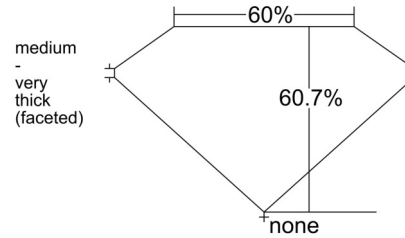

GIA NATURAL DIAMOND GRADING REPORT

 January 23, 2025
 GIA Report Number 6512271160
 Shape and Cutting Style Heart Brilliant
 Measurements 5.83 x 6.90 x 4.19 mm

GRADING RESULTS

 Carat Weight 1.00 carat
 Color Grade E
 Clarity Grade VS1

ADDITIONAL GRADING INFORMATION

 Polish Excellent
 Symmetry Very Good
 Fluorescence None
 Inscription(s): GIA 6512271160
Comments: Clouds are not shown.

PROPORTIONS

Profile not to actual proportions

CLARITY CHARACTERISTICS

* Red symbols denote internal characteristics (inclusions). Green or black symbols denote external characteristics (blemishes). Diagram is an approximate representation of the diamond, and symbols shown indicate type, position, and approximate size of clarity characteristics. All clarity characteristics may not be shown. Details of finish are not shown.