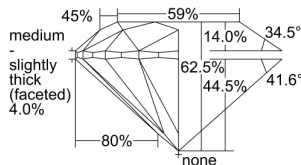

GIA®

FACSIMILE

GIA REPORT 2437568909

Verify this report at GIA.edu

GIA NATURAL DIAMOND DOSSIER®

May 31, 2022
GIA Report Number 2437568909
Shape and Cutting Style ..... Round Brilliant
Measurements ..... 5.25 - 5.29 x 3.29 mm

GRADING RESULTS

Carat Weight ..... 0.56 carat
Color Grade ..... M
Clarity Grade VS2
Cut Grade ..... Excellent

ADDITIONAL GRADING INFORMATION

Polish ..... Excellent
Symmetry ..... Excellent
Fluorescence ..... Faint
Clarity Characteristics ..... Cloud
Inscription(s): GIA 2437568909

PROPORTIONS

Profile to actual proportions

GRADING SCALES

GIA COLOR SCALE	GIA CLARITY SCALE	GIA CUT SCALE	
D	FLAWLESS	EXCELLENT	
E	INTERNALLY FLAWLESS		
F		VVS₁	VERY GOOD
G	VVS₂		
H	VS₁	GOOD	
I	VS₂		
J	SI₁	FAIR	
K	SI₂		
L	I₁	POOR	
M	I₂		
N	I₃		
O			
P			
Q			
R			
S			
T			
U			
V			
W			
X			
Y			
Z