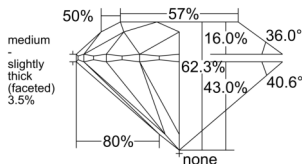

GIA®

FACSIMILE

GIA REPORT 7518219788

Verify this report at GIA.edu

GIA NATURAL DIAMOND DOSSIER®

January 17, 2025
GIA Report Number **7518219788**
Shape and Cutting Style ..... **Round Brilliant**
Measurements ..... **5.39 - 5.42 x 3.37 mm**

GRADING RESULTS

Carat Weight ..... **0.61 carat**
Color Grade ..... **L, Faint Brown**
Clarity Grade **VS2**
Cut Grade ..... **Excellent**

ADDITIONAL GRADING INFORMATION

Polish ..... **Excellent**
Symmetry ..... **Excellent**
Fluorescence ..... **Faint**
Clarity Characteristics..... **Crystal, Feather, Cloud**
Inscription(s): **GIA 7518219788**

PROPORTIONS

GRADING SCALES

GIA COLOR SCALE	GIA CLARITY SCALE	GIA CUT SCALE	
D	FLAWLESS	EXCELLENT	
E	INTERNALLY FLAWLESS		
F		VVS₁	VERY GOOD
G	VVS₂		
H	VS₁	GOOD	
I	VS₂		
J	SI₁	FAIR	
K	SI₂		
L	I₁	POOR	
M	I₂		
N	I₃		
O			
P			
Q			
R			
S			
T			
U			
V			
W			
X			
Y			
Z