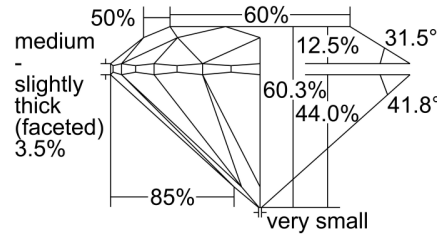

GIA DIAMOND GRADING REPORT

January 28, 2016  
 GIA Report Number ..... 5172466562  
 Shape and Cutting Style ..... Round Brilliant  
 Measurements ..... 6.48 - 6.54 x 3.92 mm

GRADING RESULTS

Carat Weight ..... 1.01 carat  
 Color Grade ..... E  
 Clarity Grade ..... SI1  
 Cut Grade ..... Excellent

ADDITIONAL GRADING INFORMATION

Polish ..... Excellent  
 Symmetry ..... Very Good  
 Fluorescence ..... None  
 Inscription(s): GIA 5172466562  
**Comments:** Pinpoints are not shown.

PROPORTIONS

Profile to actual proportions

CLARITY CHARACTERISTICS

KEY TO SYMBOLS\*

- Crystal
- ~ Feather
- ∖ Needle

\* Red symbols denote internal characteristics (inclusions). Green or black symbols denote external characteristics (blemishes). Diagram is an approximate representation of the diamond, and symbols shown indicate type, position, and approximate size of clarity characteristics. All clarity characteristics may not be shown. Details of finish are not shown.