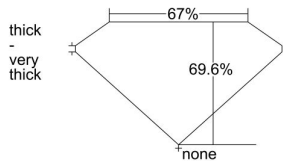

GIA®

FACSIMILE

GIA REPORT 6214998641

Verify this report at gia.edu

GIA NATURAL DIAMOND DOSSIER®

September 03, 2021
GIA Report Number 6214998641
Shape and Cutting Style ..... Cut-Cornered Rectangular Modified
Brilliant
Measurements ..... 5.99 x 4.80 x 3.34 mm

GRADING RESULTS

Carat Weight ..... 0.90 carat
Color Grade ..... G
Clarity Grade SI2

ADDITIONAL GRADING INFORMATION

Polish ..... Excellent
Symmetry ..... Very Good
Fluorescence ..... Faint
Clarity Characteristics ..... Crystal
Inscription(s): GIA 6214998641

PROPORTIONS

Profile not to actual proportions

GRADING SCALES

GIA COLOR SCALE		GIA CLARITY SCALE	
COLORED	NEAR COLORLESS	VERY SLIGHTLY INCLUDED	SLIGHTLY INCLUDED
D		FLAWLESS	
E		INTERNALLY FLAWLESS	
F			
G		VVS₁	
H		VVS₂	
I			
J		VS₁	
K		VS₂	
L			
M		SI₁	
N		SI₂	
O			
P		I₁	
Q		I₂	
R		I₃	
S			
T			
U			
V			
W			
X			
Y			
Z