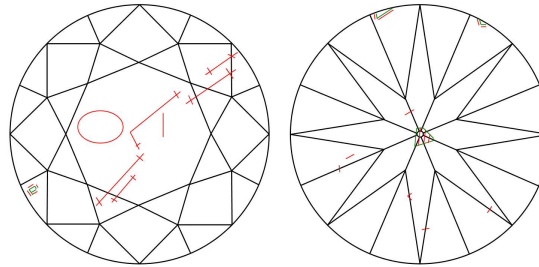

PROPORTIONS

Profile to actual proportions

CLARITY CHARACTERISTICS

KEY TO SYMBOLS\*

- Crystal
- ◡ Indented Natural
- ↗ Twinning Wisp
- ◐ Cavity
- ~ Feather

\* Red symbols denote internal characteristics (inclusions). Green or black symbols denote external characteristics (blemishes). Diagram is an approximate representation of the diamond, and symbols shown indicate type, position, and approximate size of clarity characteristics. All clarity characteristics may not be shown. Details of finish are not shown.