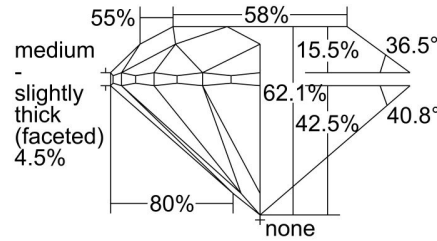

GIA NATURAL DIAMOND GRADING REPORT

May 12, 2022  
 GIA Report Number ..... 1439354447  
 Shape and Cutting Style ..... Round Brilliant  
 Measurements ..... 7.96 - 8.04 x 4.97 mm

GRADING RESULTS

Carat Weight ..... 2.01 carat  
 Color Grade ..... H  
 Clarity Grade ..... I1  
 Cut Grade ..... Very Good

PROPORTIONS

Profile to actual proportions

CLARITY CHARACTERISTICS

KEY TO SYMBOLS\*

- Crystal
- ◡ Indented Natural
- ↗ Twinning Wisp
- ◐ Cavity
- ~ Feather

\* Red symbols denote internal characteristics (inclusions). Green or black symbols denote external characteristics (blemishes). Diagram is an approximate representation of the diamond, and symbols shown indicate type, position, and approximate size of clarity characteristics. All clarity characteristics may not be shown. Details of finish are not shown.