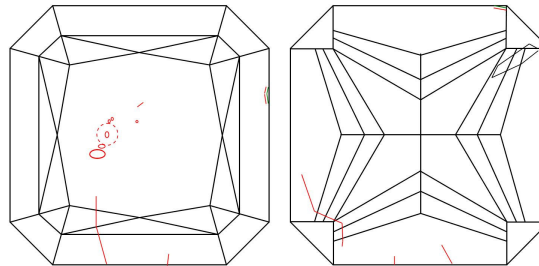

CLARITY CHARACTERISTICS

KEY TO SYMBOLS*

- Feather
- Cloud
- Crystal
- Needle
- Indented Natural
- Extra Facet

* Red symbols denote internal characteristics (inclusions). Green or black symbols denote external characteristics (blemishes). Diagram is an approximate representation of the diamond, and symbols shown indicate type, position, and approximate size of clarity characteristics. All clarity characteristics may not be shown. Details of finish are not shown.

GRADING SCALES

GIA COLOR SCALE

COLORLESS	D
	E
	F
NEAR COLORLESS	G
	H
	I
FAINT	J
	K
	L
VERY LIGHT	M
	N
	O
LIGHT	P
	Q
	R
	S
	T
	U
	V
W	
X	
Y	
Z	

GIA CLARITY SCALE

reportcheck.gia.edu

The results documented in this report refer only to the diamond described, and were obtained using the techniques and equipment available to GIA at the time of examination. This report is not a guarantee or valuation. For additional information and important limitations and disclaimers, please see GIA.edu/terms or call +1 800 421 7250 or +1 760 603 4500. ©2017 Gemological Institute of America, Inc.

THE SECURITY FEATURES IN THIS DOCUMENT, INCLUDING THE HOLOGRAM, SECURITY SCREEN AND MICROPRINT LINES, IN ADDITION TO THOSE NOT LISTED, EXCEED DOCUMENT SECURITY INDUSTRY GUIDELINES.