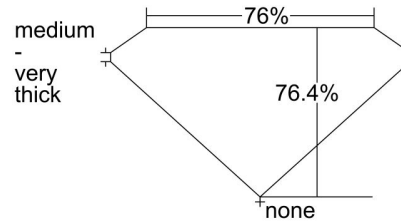

GIA NATURAL DIAMOND GRADING REPORT

September 03, 2019

GIA Report Number 5202559685

Shape and Cutting Style . Cut-Cornered Square Modified Brilliant

Measurements ..... 6.31 x 6.09 x 4.65 mm

GRADING RESULTS

Carat Weight ..... 1.55 carat

Color Grade ..... G

Clarity Grade I1

ADDITIONAL GRADING INFORMATION

Polish ..... Very Good

Symmetry ..... Good

Fluorescence ..... None

Comments: Additional clouds are not shown. Pinpoints are not shown.

PROPORTIONS

Profile not to actual proportions