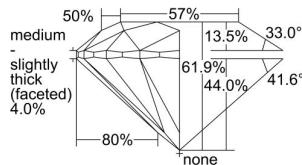

GIA®

FACSIMILE

GIA REPORT

5493434933

Verify this report at GIA.edu

GIA NATURAL DIAMOND DOSSIER®

May 23, 2024
GIA Report Number 5493434933
Shape and Cutting Style ..... Round Brilliant
Measurements ..... 3.87 - 3.89 x 2.40 mm

GRADING RESULTS

Carat Weight ..... 0.22 carat
Color Grade ..... F
Clarity Grade VS2
Cut Grade ..... Excellent

ADDITIONAL GRADING INFORMATION

Polish ..... Excellent
Symmetry ..... Excellent
Fluorescence ..... None
Clarity Characteristics ..... Cloud
Inscription(s): GIA 5493434933

PROPORTIONS

Profile to actual proportions

GRADING SCALES

GIA COLOR SCALE

COLOREDNESS	D
	E
	F
	G
	H
	I
	J
NEAR COLORLESS	K
	L
Faint	M
	N
	O
	P
Very Light	Q
	R
	S
	T
	U
	V
Light	W
	X
	Y
	Z

GIA CLARITY SCALE

FLAWLESS	INTERNAL FLAWLESS	
		FLAWLESS
VERY VERY SLIGHTLY INCLUDED	VVS₁	
	VVS₂	
VERY SLIGHTLY INCLUDED	VS₁	
	VS₂	
SLIGHTLY INCLUDED	SI₁	
	SI₂	
INCLUDED	I₁	
	I₂	
	I₃	

GIA CUT SCALE

EXCELLENT
VERY GOOD
GOOD
FAIR
POOR