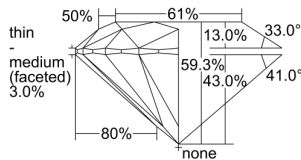

GIA®

FACSIMILE

GIA REPORT 2477805424

Verify this report at GIA.edu

GIA NATURAL DIAMOND DOSSIER®

October 13, 2023
GIA Report Number **2477805424**
Shape and Cutting Style ..... **Round Brilliant**
Measurements ..... **3.48 - 3.51 x 2.07 mm**

GRADING RESULTS

Carat Weight ..... **0.15 carat**
Color Grade ..... **D**
Clarity Grade **VVS2**
Cut Grade ..... **Excellent**

ADDITIONAL GRADING INFORMATION

Polish ..... **Excellent**
Symmetry ..... **Excellent**
Fluorescence ..... **None**
Clarity Characteristics..... **Cloud, Pinpoint, Indented Natural**
Inscription(s): **GIA 2477805424**

PROPORTIONS

Profile to actual proportions

GRADING SCALES

GIA COLOR SCALE	GIA CLARITY SCALE	GIA CUT SCALE	
D	FLAWLESS	EXCELLENT	
E	INTERNALLY FLAWLESS		
F		VVS₁	VERY GOOD
G	VVS₂		
H	VS₁	GOOD	
I	VS₂		
J	SI₁	FAIR	
K	SI₂		
L	I₁	POOR	
M			
N			
O	I₂		
P			
Q			
R	I₃		
S			
T			
U			
V			
W			
X			
Y			
Z