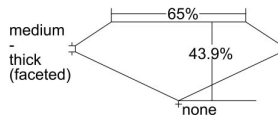

GIA®

FACSIMILE

GIA REPORT 1189735387

Verify this report at gia.edu

GIA DIAMOND DOSSIER®

December 04, 2014
GIA Report Number **1189735387**
Shape and Cutting Style ..... **Pear Brilliant**
Measurements ..... **6.78 x 4.33 x 1.90 mm**

GRADING RESULTS

Carat Weight ..... **0.35 carat**
Color Grade ..... **D**
Clarity Grade **VS1**

ADDITIONAL GRADING INFORMATION

Polish ..... **Very Good**
Symmetry ..... **Good**
Fluorescence ..... **None**
Clarity Characteristics..... **Feather, Pinpoint, Indented Natural**
Inscription(s): GIA 1189735387

PROPORTIONS

Profile not to actual proportions

GRADING SCALES

GIA COLOR SCALE		GIA CLARITY SCALE			
COLORLESS	D	VERY VERY SLIGHTLY INCLUDED	FLAWLESS		
	E		INTERNALLY FLAWLESS		
	F		VVS₁		
	NEAR COLORLESS	G	VERY SLIGHTLY INCLUDED	VVS₂	
		H		VS₁	
		FAINT	I	SLIGHTLY INCLUDED	VS₂
			J		SI₁
	LIGHT		K	INCLUDED	SI₂
			L		I₁
		M	I₂		
N		I₃			
O					
P					
Q					
R					
S					
T					
U					
V					
W					
X					
Y					
Z