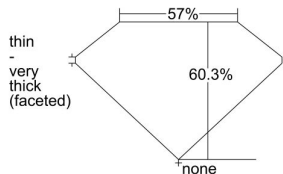

GIA®

FACSIMILE

GIA REPORT 2206412684

Verify this report at gia.edu

GIA DIAMOND DOSSIER®

July 16, 2015
GIA Report Number 2206412684
Shape and Cutting Style ..... Heart Brilliant
Measurements ..... 4.12 x 4.90 x 2.96 mm

GRADING RESULTS

Carat Weight ..... 0.36 carat
Color Grade ..... E
Clarity Grade VS1

ADDITIONAL GRADING INFORMATION

Polish ..... Excellent
Symmetry ..... Very Good
Fluorescence ..... Faint
Clarity Characteristics ..... Crystal, Cloud
Inscription(s): GIA 2206412684

PROPORTIONS

Profile not to actual proportions

GRADING SCALES

GIA COLOR SCALE		GIA CLARITY SCALE	
COLORLESS	D	VERY VERY SLIGHTLY INCLUDED	FLAWLESS
	E		INTERNALLY FLAWLESS
	F		VVS₁
	G		VVS₂
	H		VS₁
	I		VS₂
	J		SI₁
	K		SI₂
	L		I₁
	M		I₂
NEAR COLORLESS	N	SLIGHTLY INCLUDED	I₃
	O		
	P		
	Q		
FAINT	R		
	S		
	T		
	U		
VERY LIGHT	V		
	W		
	X		
	Y		
LIGHT	Z