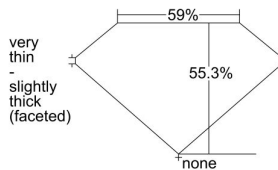

GIA®

FACSIMILE

GIA REPORT 2206855048

Verify this report at gia.edu

GIA DIAMOND DOSSIER®

September 28, 2015
GIA Report Number 2206855048
Shape and Cutting Style ..... Heart Brilliant
Measurements ..... 3.71 x 4.76 x 2.63 mm

GRADING RESULTS

Carat Weight ..... 0.27 carat
Color Grade ..... F
Clarity Grade VS1

ADDITIONAL GRADING INFORMATION

Polish ..... Very Good
Symmetry ..... Fair
Fluorescence ..... None
Clarity Characteristics..... Indented Natural, Feather, Pinpoint, Cloud

Inscription(s): GIA 2206855048

PROPORTIONS

Profile not to actual proportions

GRADING SCALES

GIA COLOR SCALE		GIA CLARITY SCALE		
NEAR COLORLESS	D	VERY VERY SLIGHTLY INCLUDED	FLAWLESS	
	E		INTERNALLY FLAWLESS	
	F	VERY SLIGHTLY INCLUDED	VVS₁	
	G		VVS₂	
	H		VS₁	
	FAINT	I	SLIGHTLY INCLUDED	VS₂
		J		SI₁
		K	INCLUDED	SI₂
		L		I₁
		M		I₂
VERT LIGHT		N	INCLUDED	I₃
		O		
		P		
	LIGHT	Q		
		R		
		S		
T