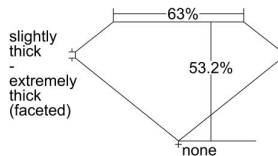

GIA®

FACSIMILE

GIA REPORT 5206658926

Verify this report at gia.edu

GIA DIAMOND DOSSIER®

August 26, 2015
GIA Report Number 5206658926
Shape and Cutting Style ..... Heart Brilliant
Measurements ..... 3.79 x 4.63 x 2.46 mm

GRADING RESULTS

Carat Weight ..... 0.27 carat
Color Grade ..... F
Clarity Grade VS1

ADDITIONAL GRADING INFORMATION

Polish ..... Very Good
Symmetry ..... Good
Fluorescence ..... Faint
Clarity Characteristics..... Indented Natural, Feather, Pinpoint
Inscription(s): GIA 5206658926

PROPORTIONS

Profile not to actual proportions

GRADING SCALES

GIA COLOR SCALE		GIA CLARITY SCALE	
NEAR COLORLESS	D	VERY VERY SLIGHTLY INCLUDED	FLAWLESS
	E		INTERNALLY FLAWLESS
	F	VERY SLIGHTLY INCLUDED	VVS₁
	G		VVS₂
	H	SLIGHTLY INCLUDED	VS₁
	I		VS₂
	J	INCLUDED	SI₁
	K		SI₂
	L	INCLUDED	I₁
	M		I₂
N	I₃		
O			
P			
Q			
R			
S			
T			
U			
V			
W			
X			
Y			
Z