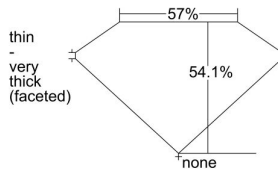

GIA®

FACSIMILE

GIA REPORT 2218517374

Verify this report at gia.edu

GIA DIAMOND DOSSIER®

January 15, 2016
GIA Report Number 2218517374
Shape and Cutting Style ..... Heart Brilliant
Measurements ..... 3.89 x 4.92 x 2.66 mm

GRADING RESULTS

Carat Weight ..... 0.30 carat
Color Grade ..... K, Faint Brown
Clarity Grade VVS2

ADDITIONAL GRADING INFORMATION

Polish ..... Very Good
Symmetry ..... Good
Fluorescence ..... None
Clarity Characteristics ..... Pinpoint, Surface Graining
Inscription(s): GIA 2218517374

PROPORTIONS

Profile not to actual proportions

GRADING SCALES

GIA COLOR SCALE		GIA CLARITY SCALE			
COLORLESS	D	VERY VERY SLIGHTLY INCLUDED	FLAWLESS		
	E		INTERNALLY FLAWLESS		
	F	VERY SLIGHTLY INCLUDED	VVS₁		
	G		VVS₂		
	H		VS₁		
	NEAR COLORLESS	I	SLIGHTLY INCLUDED	VS₂	
		J		SI₁	
		FAINT	K	INCLUDED	SI₂
			L		I₁
			M		I₂
VERY LIGHT	N	LIGHT	I₃		
	O				
	P				
	Q				
	R