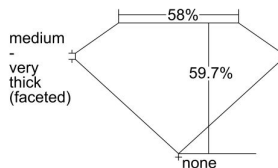

GIA®

FACSIMILE

GIA REPORT 7216654540

Verify this report at gia.edu

GIA DIAMOND DOSSIER®

February 03, 2016
GIA Report Number 7216654540
Shape and Cutting Style ..... Heart Brilliant
Measurements ..... 4.57 x 4.99 x 2.98 mm

GRADING RESULTS

Carat Weight ..... 0.41 carat
Color Grade ..... D
Clarity Grade VS2

ADDITIONAL GRADING INFORMATION

Polish ..... Very Good
Symmetry ..... Very Good
Fluorescence ..... None
Clarity Characteristics ..... Feather, Crystal
Inscription(s): GIA 7216654540

PROPORTIONS

Profile not to actual proportions

GRADING SCALES

GIA COLOR SCALE		GIA CLARITY SCALE	
NEAR COLORLESS	D	VERY VERY SLIGHTLY INCLUDED	FLAWLESS
	E		INTERNALLY FLAWLESS
	F		VVS₁
	G		VVS₂
	H		VS₁
	I		VS₂
	J		SI₁
	K		SI₂
	L		I₁
	M		I₂
FAINT	N	SLIGHTLY INCLUDED	I₃
	O		
	P		
	Q		
VERY LIGHT	R	INCLUDED	
	S		
	T		
	U		
	V		
	W		
	X		
	Y		
LIGHT	Z