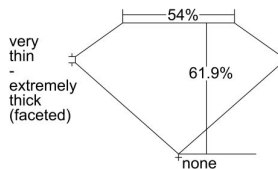

GIA®

FACSIMILE

GIA REPORT 5213889836

Verify this report at gia.edu

GIA DIAMOND DOSSIER®

February 29, 2016
GIA Report Number 5213889836
Shape and Cutting Style ..... Heart Brilliant
Measurements ..... 4.31 x 4.90 x 3.04 mm

GRADING RESULTS

Carat Weight ..... 0.40 carat
Color Grade ..... E
Clarity Grade VS1

ADDITIONAL GRADING INFORMATION

Polish ..... Excellent
Symmetry ..... Good
Fluorescence ..... Faint
Clarity Characteristics..... Indented Natural, Feather, Cloud,
Pinpoint

Inscription(s): GIA 5213889836

PROPORTIONS

Profile not to actual proportions

GRADING SCALES

GIA COLOR SCALE		GIA CLARITY SCALE			
COLORLESS	D	VERY VERY SLIGHTLY INCLUDED	FLAWLESS		
	E		INTERNALLY FLAWLESS		
	F	VERY SLIGHTLY INCLUDED	VVS₁		
	G		VVS₂		
	H		VS₁		
	NEAR COLORLESS	I	SLIGHTLY INCLUDED	VS₂	
		J		SI₁	
		FAINT	K	INCLUDED	SI₂
			L		I₁
			M		I₂
N			I₃		
VERT LIGHT	O	LIGHT			
	P				
	Q				
	R				
	S				
	T				
LIGHT	U				
	V				
	W				
	X				
Y					
Z