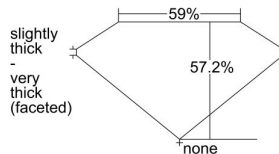

GIA®

FACSIMILE

GIA REPORT

7221563963

Verify this report at gia.edu

GIA DIAMOND DOSSIER®

May 10, 2016
GIA Report Number 7221563963
Shape and Cutting Style ..... Heart Brilliant
Measurements ..... 4.12 x 4.71 x 2.69 mm

GRADING RESULTS

Carat Weight ..... 0.32 carat
Color Grade ..... D
Clarity Grade VS1

ADDITIONAL GRADING INFORMATION

Polish ..... Very Good
Symmetry ..... Good
Fluorescence ..... None
Clarity Characteristics..... Crystal, Feather, Needle, Cloud
Inscription(s): GIA 7221563963

PROPORTIONS

Profile not to actual proportions

GRADING SCALES

GIA COLOR SCALE		GIA CLARITY SCALE			
COLORLESS	D	VERY VERY SLIGHTLY INCLUDED	FLAWLESS		
	E		INTERNALLY FLAWLESS		
	F		VVS₁		
	G		VVS₂		
	H		VS₁		
	I		VS₂		
	NEAR COLORLESS	J	SLIGHTLY INCLUDED	SI₁	
		K		SI₂	
		L		I₁	
		FAINT	M	INCLUDED	I₂
N			I₃		
O					
VERY LIGHT	P				
	Q				
	R				
	LIGHT	S			
		T			
		U			
V					
W					
X					
Y					
Z