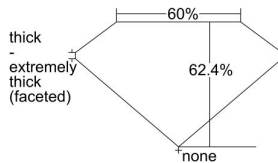

GIA®

FACSIMILE

GIA REPORT 1228906448

Verify this report at gia.edu

GIA DIAMOND DOSSIER®

June 23, 2016
GIA Report Number 1228906448
Shape and Cutting Style ..... Heart Brilliant
Measurements ..... 3.96 x 4.51 x 2.82 mm

GRADING RESULTS

Carat Weight ..... 0.31 carat
Color Grade ..... E
Clarity Grade VS2

ADDITIONAL GRADING INFORMATION

Polish ..... Very Good
Symmetry ..... Very Good
Fluorescence ..... Medium Blue
Clarity Characteristics ..... Crystal, Cloud
Inscription(s): GIA 1228906448

PROPORTIONS

Profile not to actual proportions

GRADING SCALES

GIA COLOR SCALE		GIA CLARITY SCALE	
COLORLESS	D	VERY VERY SLIGHTLY INCLUDED	FLAWLESS
	E		INTERNALLY FLAWLESS
	F		VVS₁
	G		VVS₂
	H		VS₁
	I		VS₂
	J		SI₁
	K		SI₂
	L		I₁
	M		I₂
NEAR COLORLESS	N	SLIGHTLY INCLUDED	I₃
	O		
	P		
	Q		
FAINT	R		
	S		
	T		
	U		
VERY LIGHT	V		
	W		
	X		
	Y		
LIGHT	Z