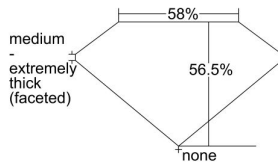

GIA®

FACSIMILE

GIA REPORT 2224906565

Verify this report at gia.edu

GIA DIAMOND DOSSIER®

June 15, 2016
GIA Report Number 2224906565
Shape and Cutting Style ..... Heart Brilliant
Measurements ..... 4.03 x 5.01 x 2.83 mm

GRADING RESULTS

Carat Weight ..... 0.35 carat
Color Grade ..... G
Clarity Grade VS1

ADDITIONAL GRADING INFORMATION

Polish ..... Very Good
Symmetry ..... Very Good
Fluorescence ..... Medium Blue
Clarity Characteristics ..... Feather
Inscription(s): GIA 2224906565

PROPORTIONS

Profile not to actual proportions

GRADING SCALES

GIA COLOR SCALE		GIA CLARITY SCALE			
COLORLESS	D	VERY VERY SLIGHTLY INCLUDED	FLAWLESS		
	E		INTERNALLY FLAWLESS		
	F	VERY SLIGHTLY INCLUDED	VVS₁		
	G		VVS₂		
	NEAR COLORLESS	H	SLIGHTLY INCLUDED	VS₁	
		I		VS₂	
		LIGHT	J	INCLUDED	I₁
			K		I₂
	L		INCLUDED	I₃	
	M				
N					
O					
P					
Q					
R					
S					
T					
U					
V					
W					
X					
Y					
Z