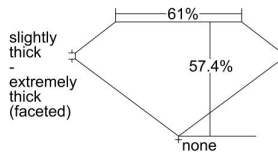

GIA®

FACSIMILE

GIA REPORT 5233348577

Verify this report at gia.edu

GIA DIAMOND DOSSIER®

August 05, 2016
GIA Report Number 5233348577
Shape and Cutting Style ..... Heart Brilliant
Measurements ..... 4.62 x 5.04 x 2.90 mm

GRADING RESULTS

Carat Weight ..... 0.43 carat
Color Grade ..... J
Clarity Grade VS2

ADDITIONAL GRADING INFORMATION

Polish ..... Very Good
Symmetry ..... Very Good
Fluorescence ..... None
Clarity Characteristics ..... Cloud, Crystal
Inscription(s): GIA 5233348577

PROPORTIONS

Profile not to actual proportions

GRADING SCALES

GIA COLOR SCALE		GIA CLARITY SCALE			
COLORLESS	D	VERY VERY SLIGHTLY INCLUDED	FLAWLESS		
	E		INTERNALLY FLAWLESS		
	F	VERY SLIGHTLY INCLUDED	VVS₁		
	G		VVS₂		
	H		VS₁		
	NEAR COLORLESS	I	SLIGHTLY INCLUDED	VS₂	
		J		SI₁	
		FAINT	K	INCLUDED	SI₂
			L		I₁
			M		I₂
VERY LIGHT	N	LIGHT	I₃		
	O				
	P				
	Q				
	R				
	S				
	T				
	U				
	V				
	W				
	X				
	Y				
	Z