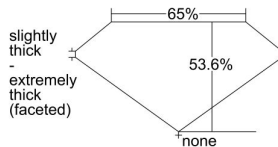

GIA®

FACSIMILE

GIA REPORT 5233607176

Verify this report at gia.edu

GIA DIAMOND DOSSIER®

September 06, 2016
GIA Report Number 5233607176
Shape and Cutting Style ..... Heart Brilliant
Measurements ..... 4.00 x 4.81 x 2.58 mm

GRADING RESULTS

Carat Weight ..... 0.31 carat
Color Grade ..... F
Clarity Grade VVS1

ADDITIONAL GRADING INFORMATION

Polish ..... Excellent
Symmetry ..... Very Good
Fluorescence ..... None
Clarity Characteristics ..... Pinpoint, Feather
Inscription(s): GIA 5233607176

PROPORTIONS

Profile not to actual proportions

GRADING SCALES

GIA COLOR SCALE		GIA CLARITY SCALE			
COLORLESS	D	VERY VERY SLIGHTLY INCLUDED	FLAWLESS		
	E		INTERNALLY FLAWLESS		
	F	VERY SLIGHTLY INCLUDED	VVS₁		
	G		VVS₂		
	H		VS₁		
	NEAR COLORLESS	I	SLIGHTLY INCLUDED	VS₂	
		J		SI₁	
		FAINT	K	INCLUDED	SI₂
			L		I₁
			M		I₂
VERT LIGHT	N	LIGHT	I₃		
	O				
	P				
	Q				
	R				
	S				
	T