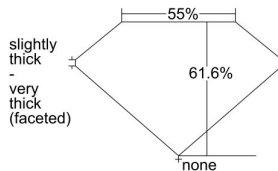

GIA®

FACSIMILE

GIA REPORT 2236593553

Verify this report at gia.edu

GIA DIAMOND DOSSIER®

September 06, 2016
GIA Report Number 2236593553
Shape and Cutting Style ..... Heart Brilliant
Measurements ..... 4.35 x 4.71 x 2.90 mm

GRADING RESULTS

Carat Weight ..... 0.36 carat
Color Grade ..... F
Clarity Grade VS1

ADDITIONAL GRADING INFORMATION

Polish ..... Excellent
Symmetry ..... Very Good
Fluorescence ..... Medium Blue
Clarity Characteristics..... Crystal, Cavity, Pinpoint
Inspection(s): GIA 2236593553

PROPORTIONS

Profile not to actual proportions

GRADING SCALES

GIA COLOR SCALE		GIA CLARITY SCALE		
NEAR COLORLESS	D	VERY SLIGHTLY INCLUDED	FLAWLESS	
	E		INTERNALLY FLAWLESS	
	F	VERY SLIGHTLY INCLUDED	VS₁	
	G		VS₂	
	H		VS₁	
	FAINT	I	SLIGHTLY INCLUDED	SI₁
		J		SI₂
		K	INCLUDED	I₁
		L		I₂
		M		I₃
N				
O				
LIGHT	P			
	Q			
	R			
	S			
	T			
	U			
	V			
	W			
	X			
	Y			
	Z